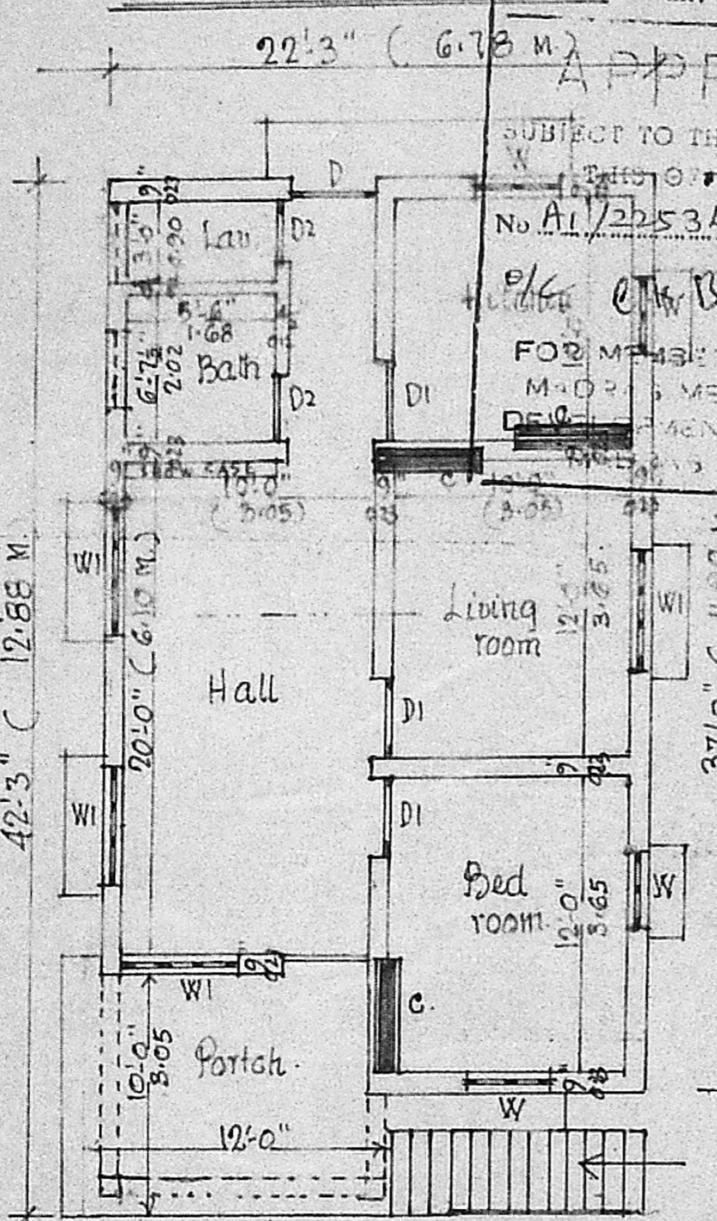

PLAN

SCALE 1" = 8'-0" (1:100)

Planning Permit No. A/237/92